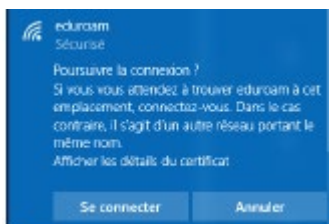

Connection to Wifi for students :
« Eduroam »

IT Service

Open your Wifi network list and connect to “Eduroam” :

Enter your username :

firstname.lastname@icn-artem.com (example : john.doe@icn-artem.com)

And your password (same as for myicn).