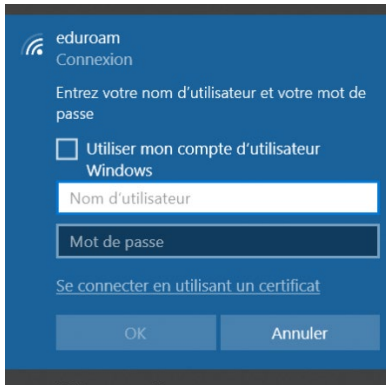

Connection to Wifi for students :
« Eduroam »

IT Service

Open your Wifi network list and connect to “Eduroam” :

Enter your username :

firstname.lastname@icn-artem.com (example : john.doe@icn-artem.com)

And your password (same as for myicn).